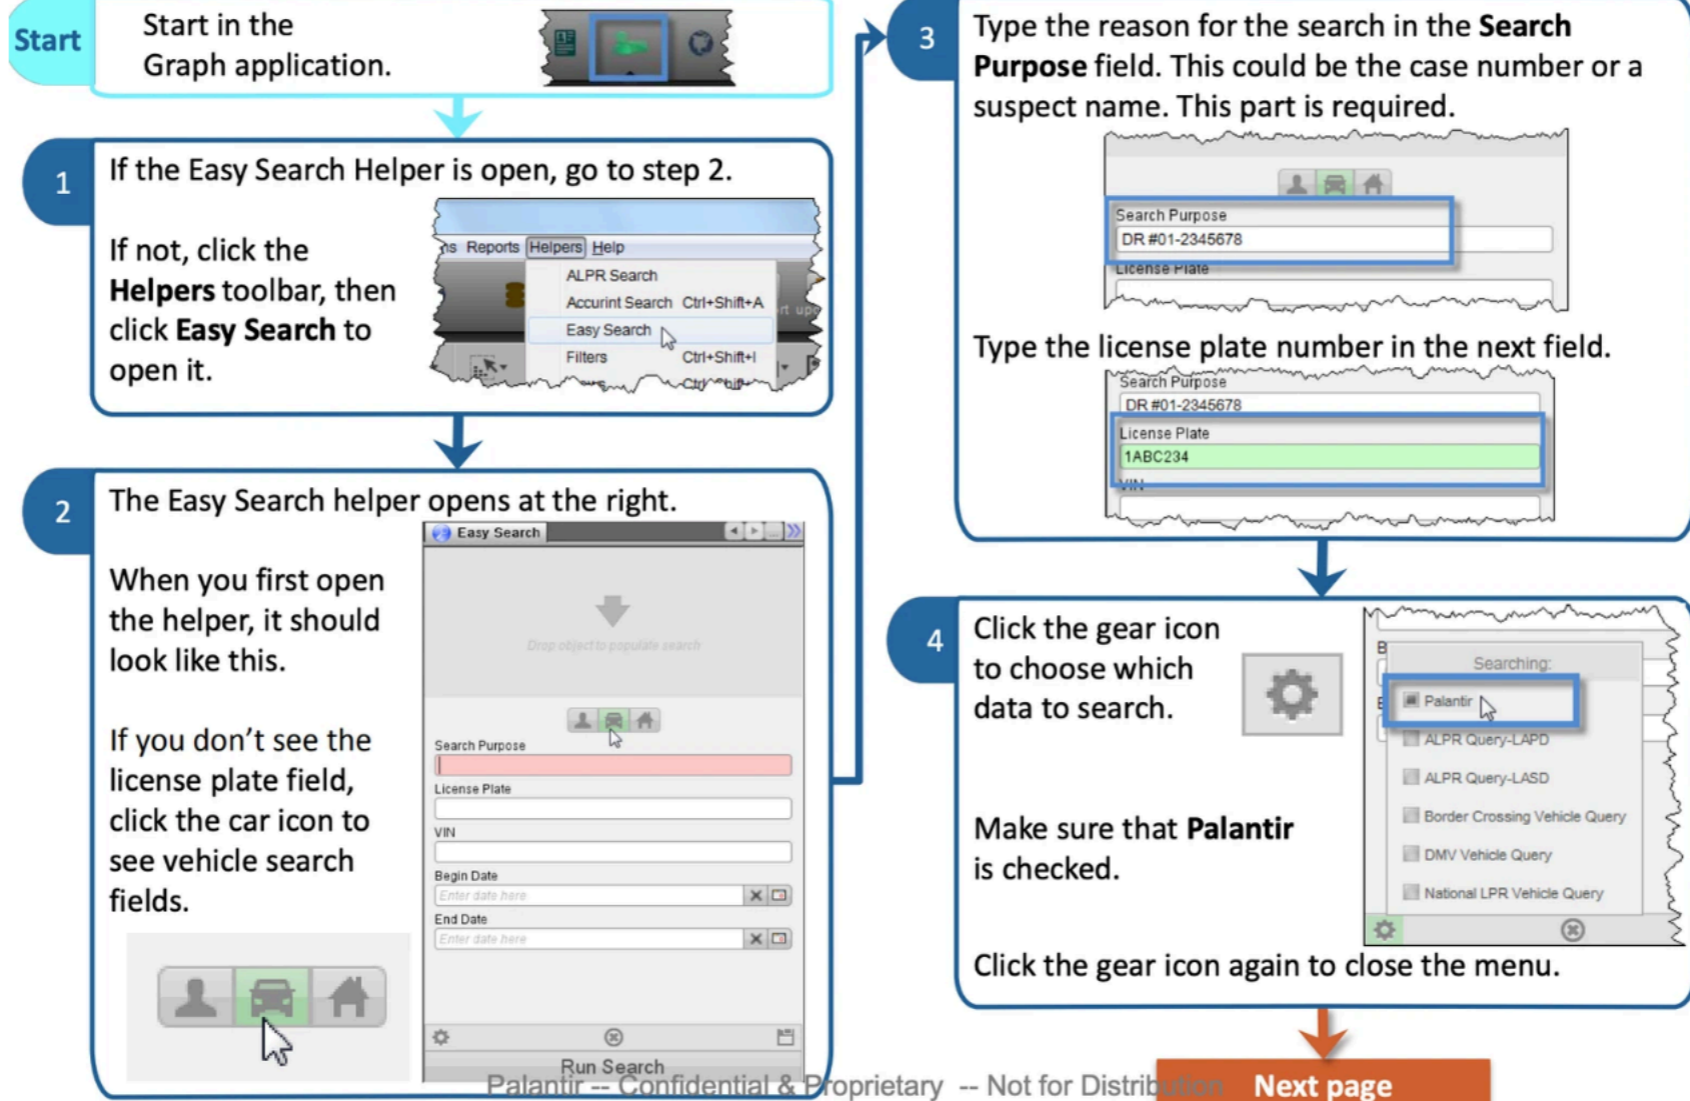

Observations

License Plate Cameras

License Plate Cameras

- “SQL Injection”
 - Inject via query in license plate
- Skepticism
 - Clearly a joke/wouldn't work
 - Brings up some good points though

License Plate Cameras

License Plate Cameras

Finding Persons Related to a Vehicle

11

AN INSTRUCTIONAL FLOWCHART SHOWING HOW TO SEARCH FOR PEOPLE TIED TO A SPECIFIC VEHICLE OR LICENSE PLATE.

FOIA

- Freedom of Information Act
 - Provides the public the right to request access to records from any federal agency
 - There are a nine exemptions which could block you from obtaining data
 - They will not give you something they don't already have
 - Ask for electronic delivery...
 - \$0.10 per page, \$1 per CD rom
- <https://www.foia.gov/>